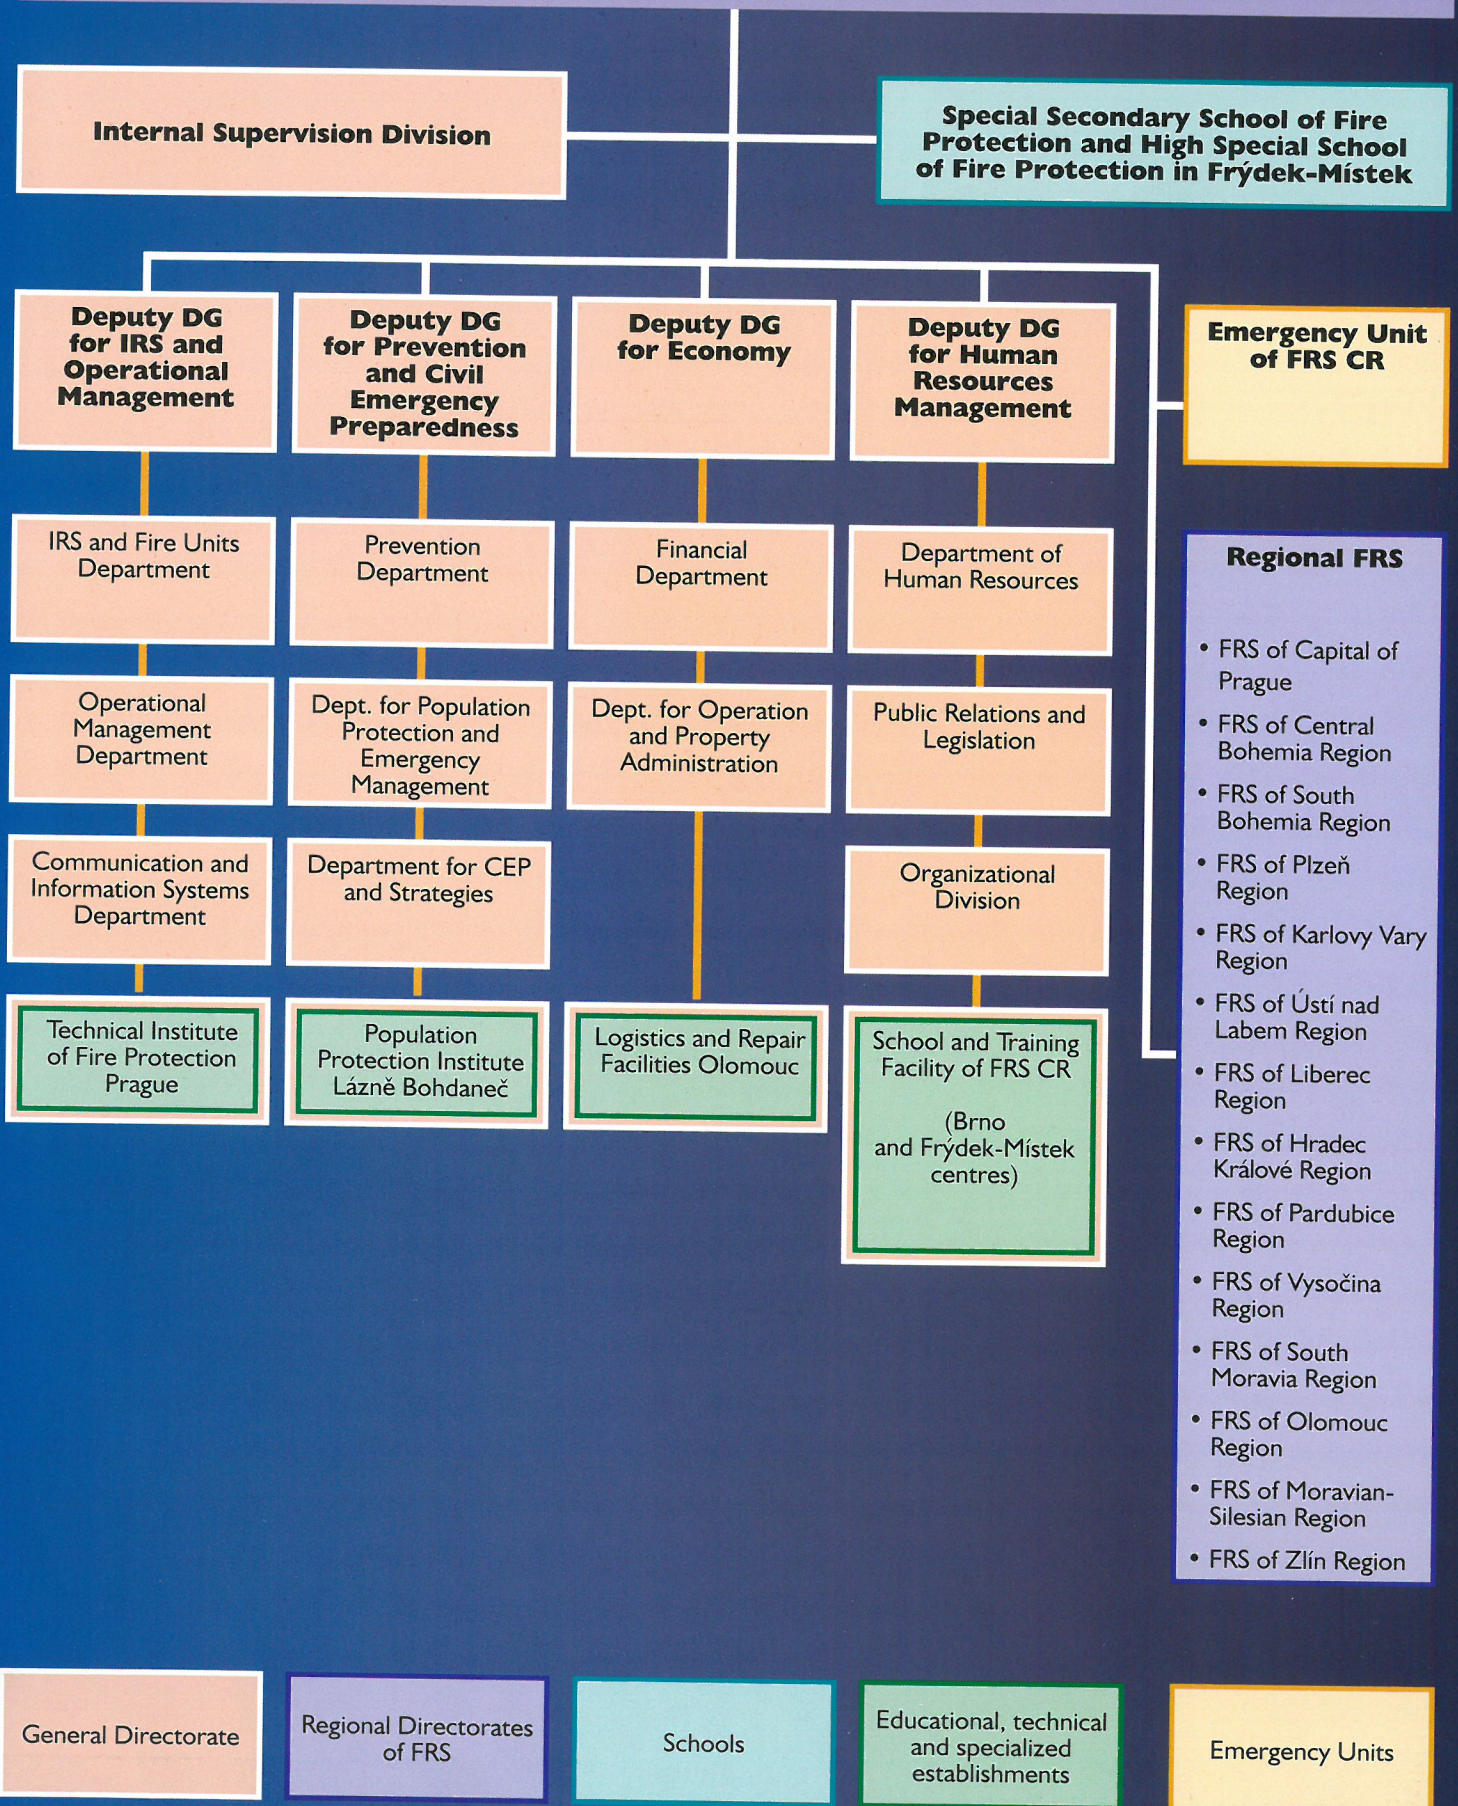

Organisational Diagram of FRS CR

Director General of FRS CR

Emergency Unit of FRS CR

Regional FRS

- FRS of Capital of Prague
- FRS of Central Bohemia Region
- FRS of South Bohemia Region
- FRS of Plzeň Region
- FRS of Karlovy Vary Region
- FRS of Ústí nad Labem Region
- FRS of Liberec Region
- FRS of Hradec Králové Region
- FRS of Pardubice Region
- FRS of Vysočina Region
- FRS of South Moravia Region
- FRS of Olomouc Region
- FRS of Moravian-Silesian Region
- FRS of Zlín Region

General Directorate

Regional Directorates of FRS

Schools

Educational, technical and specialized establishments

Emergency Units